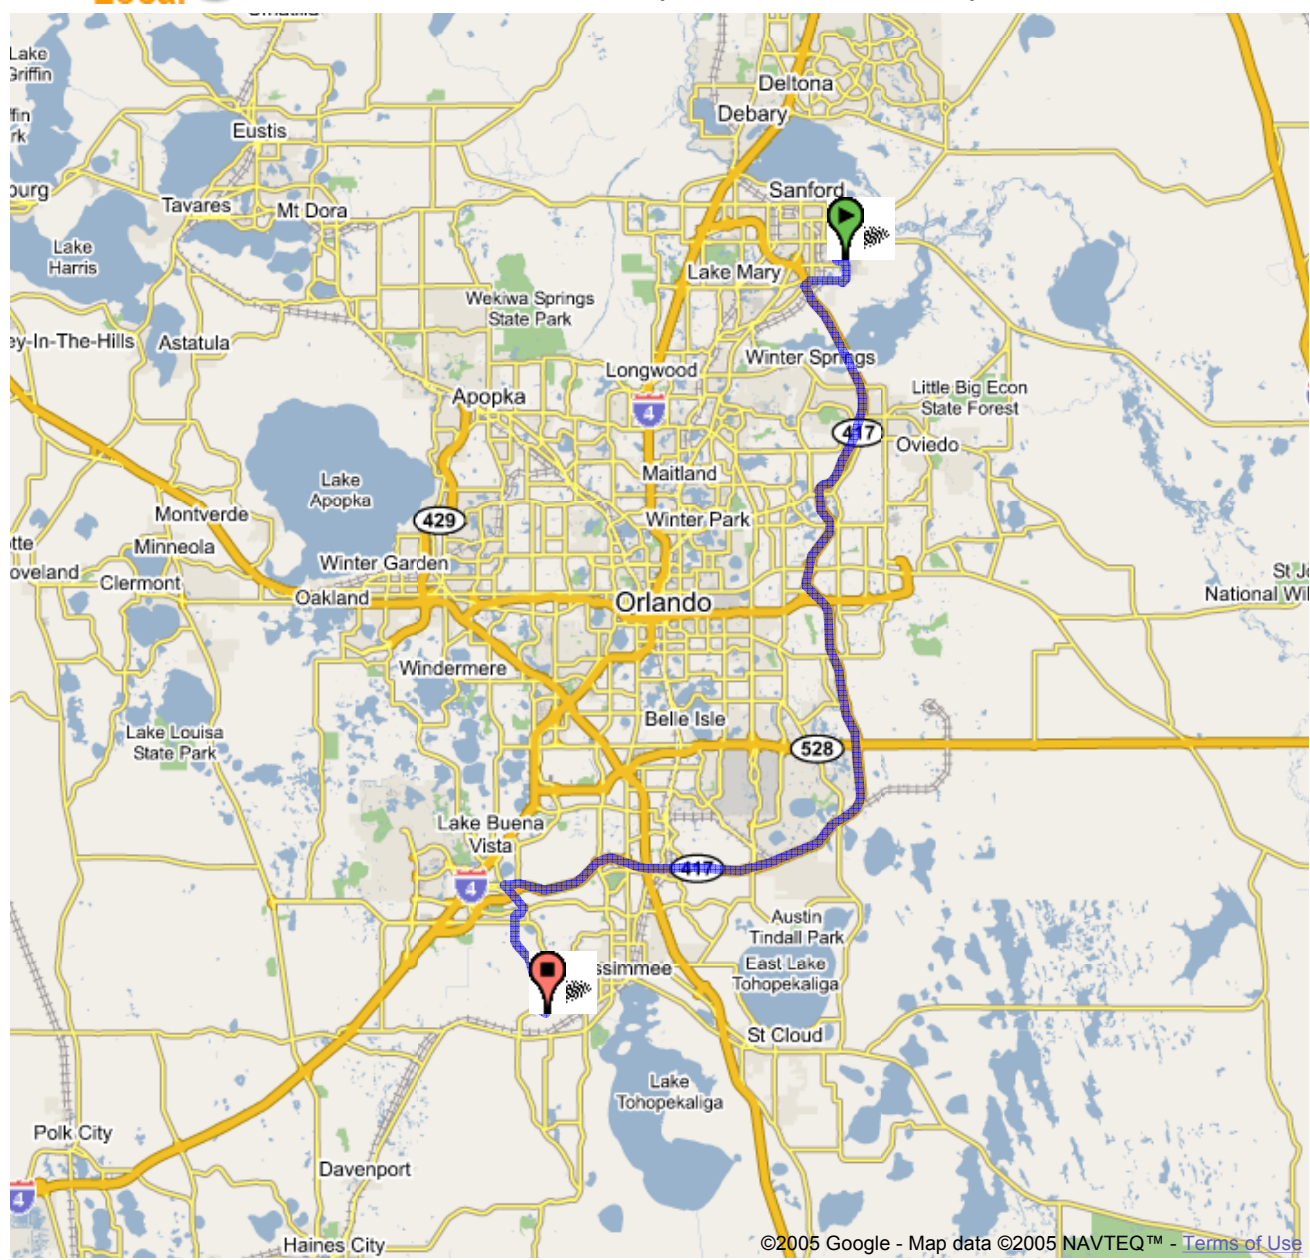

Start address: **SFB - Orlando Sanford Intl Airport**
 End address: **FL 34746**
 Distance: **54.7 mi (about 1 hour 4 mins)**

1.	Head north from Red Cleveland Blvd - go 1.7 mi
2.	Turn right at E Lake Mary Blvd and head toward Orlando/Theme Parks/Resorts - go 1.5 mi
3.	Bear left at Ronald Reagan Blvd - go 0.3 mi
4.	Turn left into the entry ramp to Orlando - go 0.3 mi
5.	Merge into SR-417 S - go 43 mi
...	
6.	Take the International Dr exit 6 to (SR-535)/(I-4 E)/(SR-536) - go 0.6 mi
7.	Take the International Dr S ramp to (SR-536)/(SR-535)/(I-4) - go 164 ft
8.	Continue on World Center Dr - go 0.6 mi
9.	Turn left at S Apopka Vineland Rd/Kissimmee-Vineland Rd - go 1.0 mi
10.	Continue on Vineland Rd - go 0.5 mi
11.	Turn right at N Poinciana Blvd - go 3.9 mi
12.	Continue on S Poinciana Blvd - go 1.2 mi

13. Turn **left** at **Cumbrian Lakes Dr** - go **0.5 mi**

These directions are for planning purposes only. You may find that construction projects, traffic, or other events may cause road conditions to differ from the map results.

Map data ©2005 NAVTEQ™, Tele Atlas