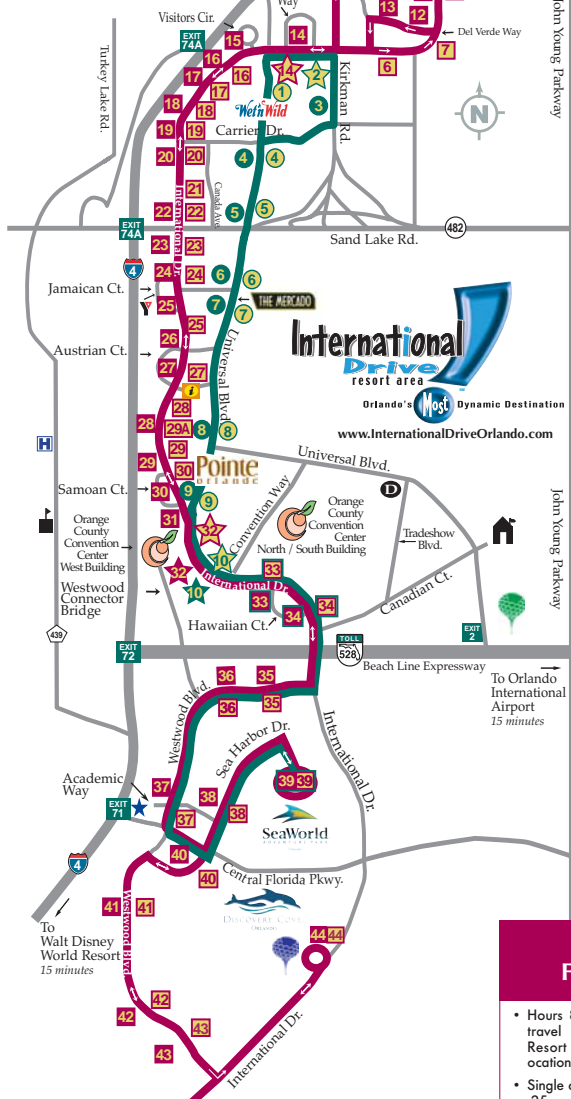

Daily Hours: 8:00 a.m. - 10:30 p.m.
Customer Service: 407-354-5656

Attractions

- Air Orlando Helicopter Charters 25
- Canoe River Golf 15 15
- Fun Spot Action Park 18
- Hawaiian Rumble Adventure Golf 28 9
- Magical Midway 15
- Pirate's Cove Adventure Golf 27 7
- Putting Edge Glow-in-the-Dark 10
- Ripley's Believe It or Not! 25 6
- SeaWorld Adventure Park Orlando 39
- Skull Kingdom 14
- Skydiving Wind Tunnel 15
- Tiki Island Adventure Golf 24
- Titanic-The Experience 25 7
- Train Land International 28
- Vans Skate Park 10
- Wet 'n Wild 1 1
- WonderWorks 25 9
- World Bowling Center 25 4

Shopping

- ABC Fine Wine & Spirits 2
- Bargain World 16 27
- Bass Pro Shop/Outdoor World 10
- Edwin Watts Golf Clearance Cr. 16
- Festival Bay Mall at Int'l Dr. 10
- Goodings Supermarket 24 6
- The Mercado 27 7
- Orlando Premium Outlets 15
- Plaza Liquors 23 3
- Pointe Orlando 23 3
- Prime Outlets Orlando 23 11
- Publix Supermarket / Dixie Shoppes 17
- Ron Jon Surf Shop 10
- Special Tee Golf & Tennis 7 28 6
- Sports Dominator 18
- Walgreens 2 15 23 25 17 6
- World Watersports 27

Nightlife & Dinner Theatres

- Backstage at Rosen Plaza 31
- Backstage Billiards 6
- Cinemark Theatres at Festival Bay 10
- Cricketers Arms at The Mercado 28 7
- Dolly Parton's Dixie Stampede 45
- Glo Lounge Orlando 23 6
- Lucky Leprechaun Irish Pub 19
- Matrix / Metropolis Nightclub 23 9
- The Mercado 27
- Muvico Pointe 21 Theaters 33 6
- Pirate's Dinner Adventure 10 4
- Pointe Orlando 23 3 4
- Sleuth's Mystery Dinner Theater 23 6

Services

- Marriott Grand Pines Golf Club 24
- Orange County Convention Center North/South Building 33
- Orange County Convention Center West Building 33
- YMCA Aquatic Center 25

I-RIDE Trolley Facts At A Glance

- Hours 8:00a.m. - 10:30p.m. daily. Trolleys travel throughout the International Drive Resort Area servicing 100 convenient locations. (Hours subject to change.)
- Single cash fare is $1.00. Senior cash fare is .25 cents (age 65 and over). Exact fare is required, $1.00 bills accepted. **Drivers do not carry cash.**
- **KIDS RIDE FREE** (age 12 and under when accompanied by a paying adult).
- Unlimited ride passes are available as follows:
  - One Day Pass: $3.00 per person
  - Three Day Pass: $5.00 per person
  - Five Day Pass: $7.00 per person
  - Seven Day Pass: $9.00 per person
  - Fourteen Day Pass: $16.00 per person**Transfers are FREE!**
  Passes are not sold on trolleys.
- Main Line Route Trolleys generally arrive at each stop approximately every 20 minutes. Green Line Route Trolleys every 60 minutes. Wait times for Trolleys may vary with traffic and season.
- To transfer between lines, do so at the designated transfer stops, which are represented on the map as stars (★☆☆☆☆).
- I-RIDE Trolleys...The Fun Way to Get Around!

When selling an I-Ride Pass instruct your customer to ask their trolley driver for the International Drive Resort Area Official Visitors Guide / I-Ride Trolley Route Map. It has detailed listings of the businesses located in the International Drive Resort Area.