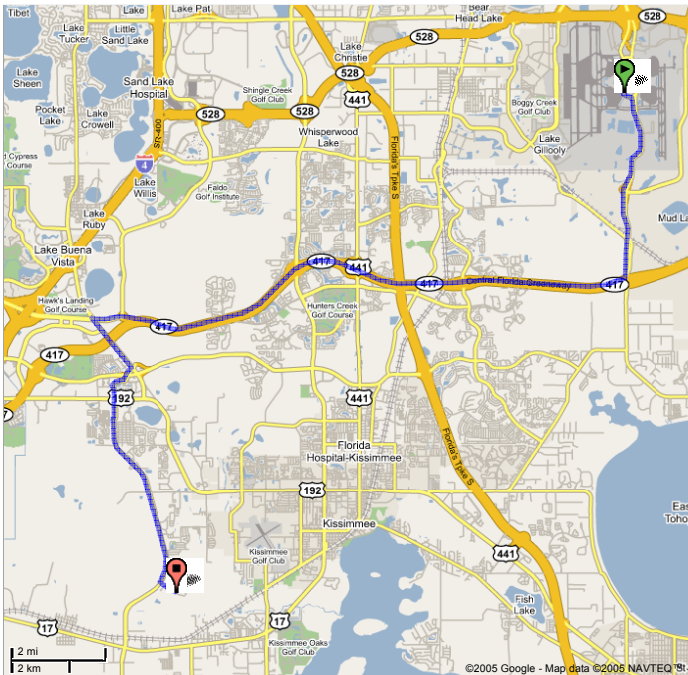

Directions

Start address: **MCO - Orlando Intl Airport**

End address: **Cumbrian Lakes Dr, Kissimmee, FL 34746**

Start address: MCO - Orlando Intl Airport

End address: Cumbrian Lakes Dr
Kissimmee, FL 34746

Distance: 23.5 mi (about 32 mins)

1. Head **south** - go **0.4 mi**
2. Continue on **S Access Rd** - go **3.3 mi**
3. Continue on **Boggy Creek Rd** - go **0.6 mi**
4. Turn **right** into the **SR-417 S** entry ramp - go **11 mi**
- ...
5. Take the **International Dr** exit **6** to **(SR-535)/(I-4 E)/(SR-536)** - go **0.6 mi**
6. Take the **International Dr S** ramp to **(SR-536)/(SR-535)/(I-4)** - go **0.0 mi**
7. Continue on **World Center Dr** - go **0.6 mi**
8. Turn **left** at **S Apopka Vineland Rd/Kissimmee-Vineland Rd** - go **1.0 mi**
9. Continue on **Vineland Rd** - go **0.5 mi**
10. Turn **right** at **N Poinciana Blvd** - go **3.9 mi**
11. Continue on **S Poinciana Blvd** - go **1.2 mi**
12. Turn **left** at **Cumbrian Lakes Dr** - go **0.4 mi**

These directions are for planning purposes only. You may find that construction projects, traffic, or other events may cause road conditions to differ from the map results.

Map data ©2005 NAVTEQ™, Tele Atlas